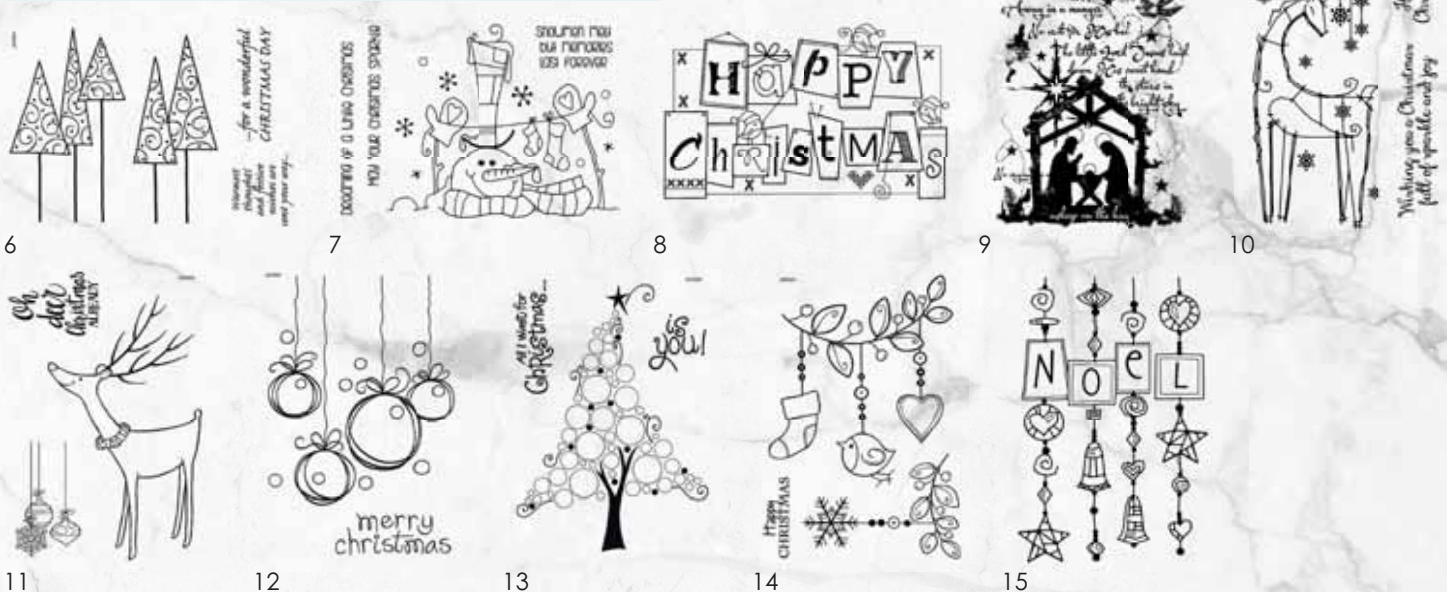

1. (JGS535) **47264**, Swirly Solo Bauble, € 6.60
2. (JGS536) **47265**, Dotty Solo Bauble, € 6.60
3. (FRS358) **47273**, Heavenly Bells, € 6.60
4. (FRS357) **47274**, Trimming The Tree, € 6.60
5. (FRS356) **47275**, Vintage Christmas Words, € 6.60
6. (JGS534) **47263**, Leggy Trees, € 6.60
7. (FRS656) **47267**, Top Hat Snowman, € 6.60
8. (FRS654) **47269**, Robin Stitch Up, € 6.60
9. (FRS652) **47271**, Vintage Nativity, € 6.60
10. (FRS655) **47268**, Snowflake Reindeer, € 6.60
11. (JGS524) **47253**, Reindeer Bells, € 6.60
12. (JGS526) **47255**, Sketchy Baubles, € 6.60
13. (JGS529) **47258**, Bubble Christmas Tree, € 6.60
14. (JGS523) **47252**, Little Festive Branch, € 6.60
15. (FRS662) **47550**, Noel Dangles, € 6.60

10.16 x 15.24 cm

6 7 8 9 10 11 12 13 14 15