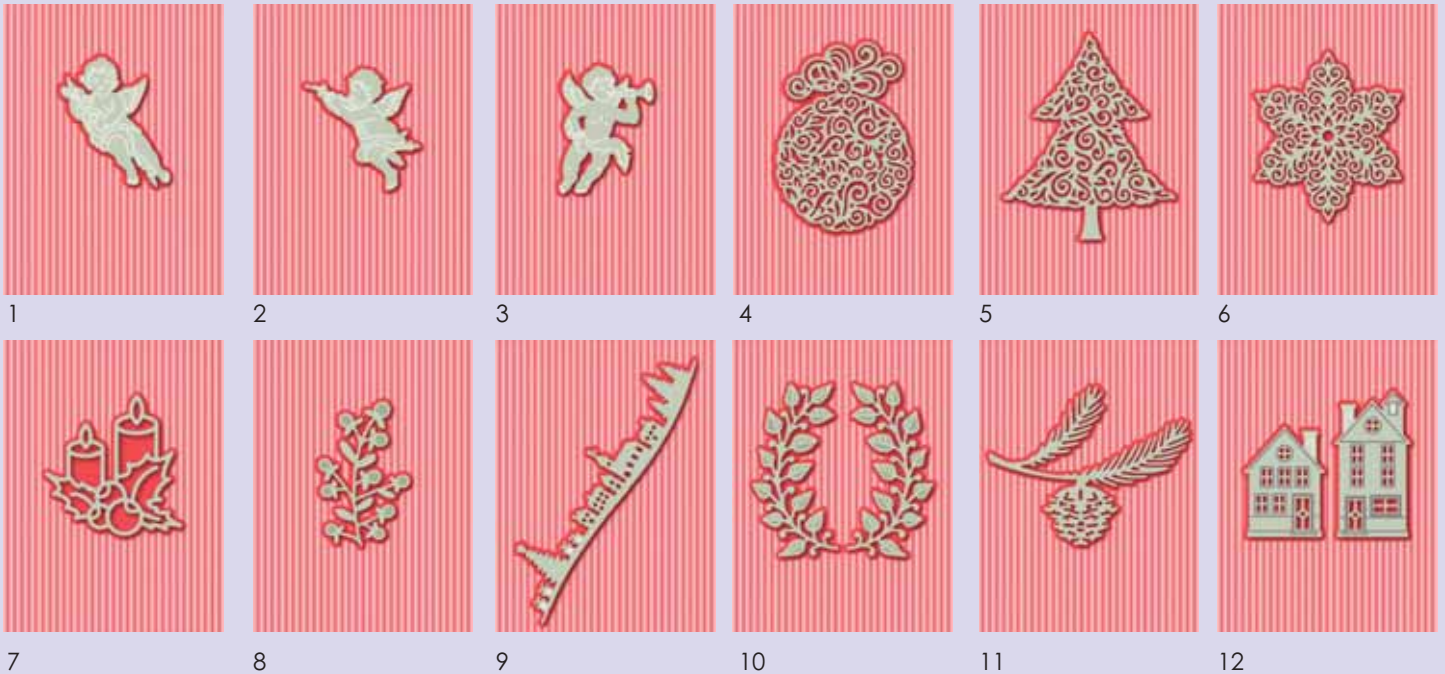

Hobby Solutions Die Cuts

1. (HSDJ011) **94226**, 49x58 mm, € 4.05
2. (HSDJ012) **94227**, 51x54 mm, € 4.05
3. (HSDJ013) **94228**, 42x57 mm, € 4.05
4. (HSDJ014) **94229**, 60x83 mm, € 5.80
5. (HSDJ015) **94230**, 75x90 mm, € 7.05
6. (HSDJ016) **94231**, 64x74 mm, € 5.65

7. (HSDJ017) **94275**, 60x62 mm, € 4.60
8. (HSDJ018) **94276**, 41x64 mm, € 3.75
9. (HSDJ019) **94277**, 132x33 mm, € 4.80
10. (HSDJ020) **94278**, 79x76 mm, € 6.90
11. (HSDJ021) **94279**, 87x70 mm, € 6.95
12. (HSDJ022) **94280**, 34.5x64 & 36x49 mm, € 4.80

Daubers € 2.80

Pick-up tool € 3.50

Hobby solutions 3D clear stamps

105x155 mm, € 3.00