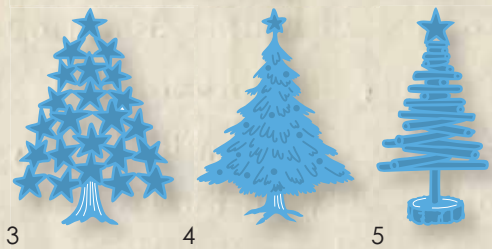

Creatable

1. (LR0488) **4615**, € 14.95
2. (LR0489) **4616**, € 7.95
3. (LR0490) **4617**, € 7.95
4. (LR0491) **4618**, € 7.95
5. (LR0492) **4619**, € 7.95