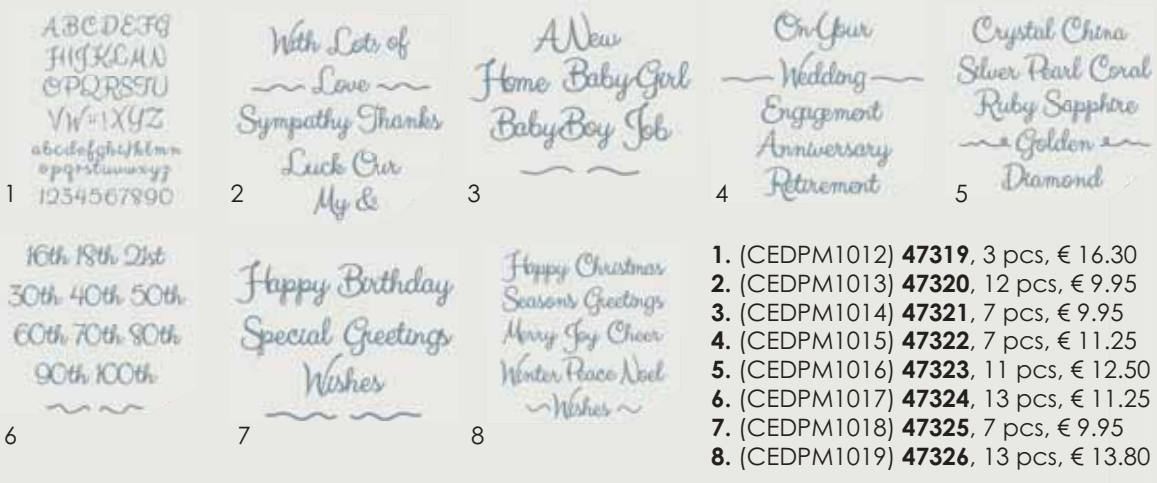

Sentimentally Yours Scribbled Collection (Dies)