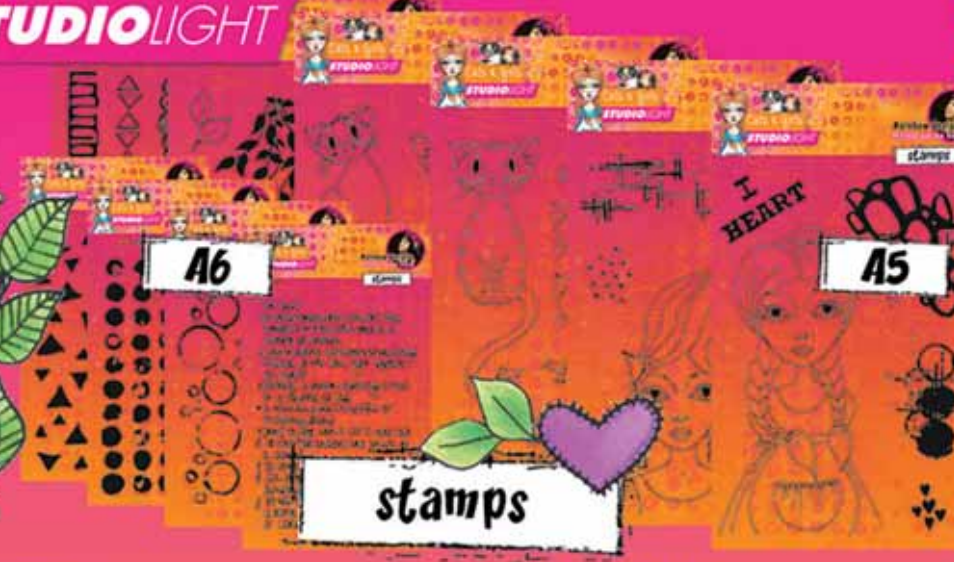

MADE BY *Martine*

800156148, Kreativ Creme Set Winter Magic, € 15.50

Cats & Girls

STUDIO LIGHT

A6

A5

30x30 cm

stamps