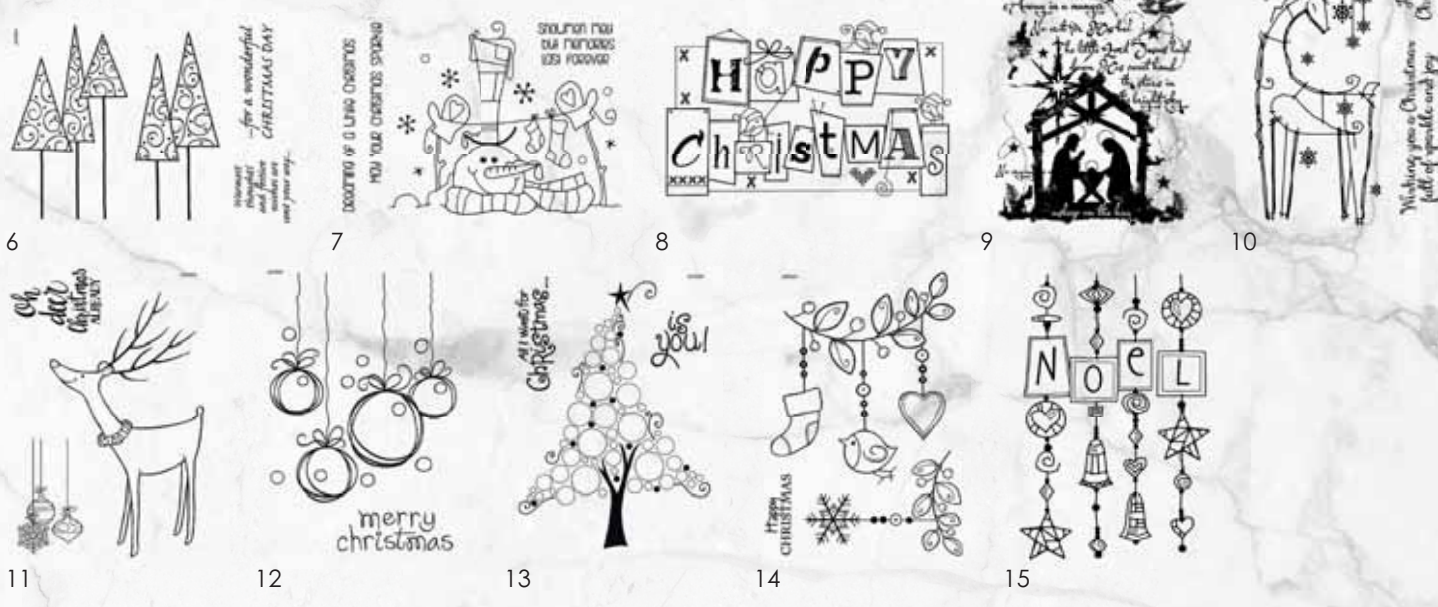

1. (JGS535) **47264**, Swirly Solo Bauble, € 6.60
2. (JGS536) **47265**, Dotty Solo Bauble, € 6.60
3. (FRS358) **47273**, Heavenly Bells, € 6.60
4. (FRS357) **47274**, Trimming The Tree, € 6.60
5. (FRS356) **47275**, Vintage Christmas Words, € 6.60
6. (JGS534) **47263**, Leggy Trees, € 6.60
7. (FRS656) **47267**, Top Hat Snowman, € 6.60
8. (FRS654) **47269**, Robin Stitch Up, € 6.60
9. (FRS652) **47271**, Vintage Nativity, € 6.60
10. (FRS655) **47268**, Snowflake Reindeer, € 6.60
11. (JGS524) **47253**, Reindeer Bells, € 6.60
12. (JGS526) **47255**, Sketchy Baubles, € 6.60
13. (JGS529) **47258**, Bubble Christmas Tree, € 6.60
14. (JGS523) **47252**, Little Festive Branch, € 6.60
15. (FRS662) **47550**, Noel Dangles, € 6.60

10.16 x 15.24 cm

6 7 8 9 10 11 12 13 14 15