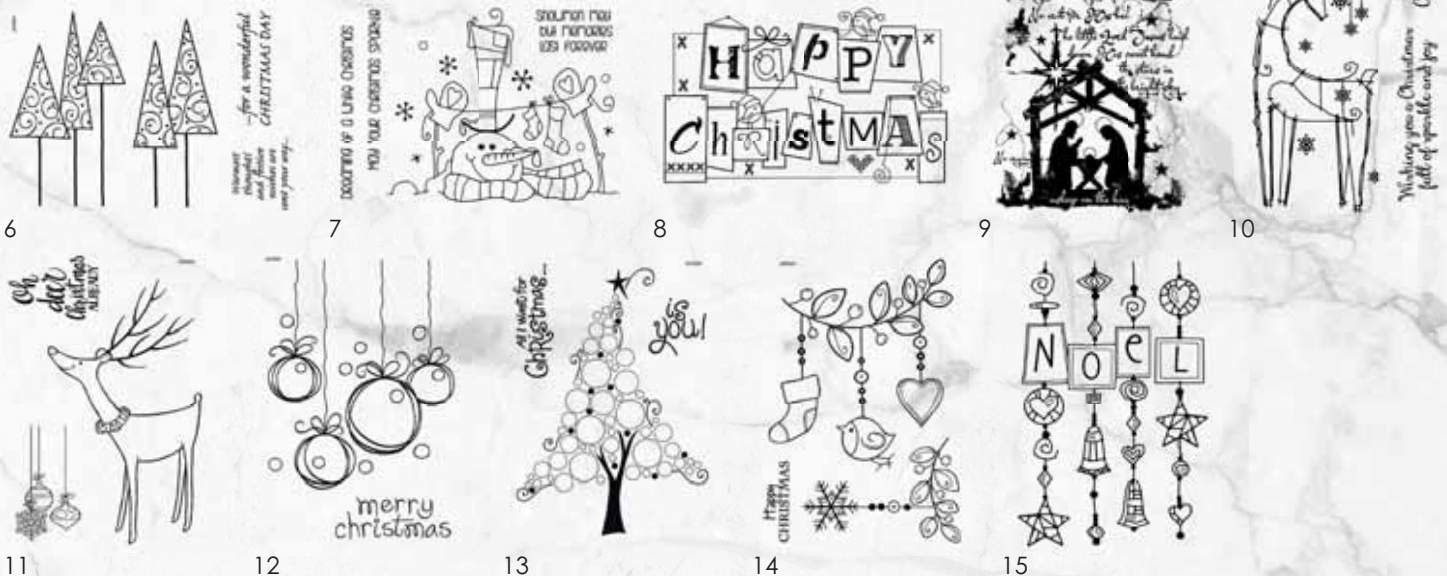

6 7 8 9 10 11 12 13 14 15