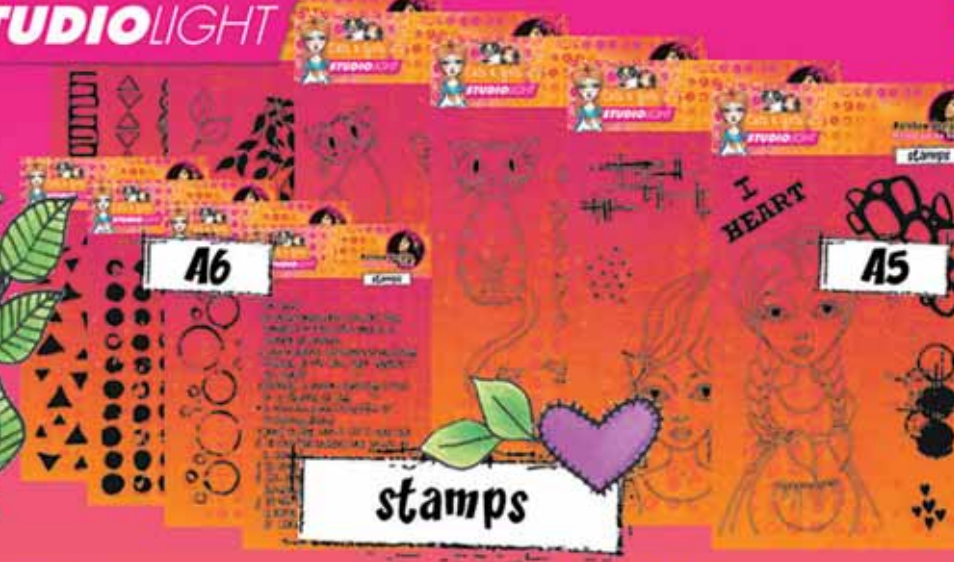

MADE BY *Martine*

800156148, Kreativ Creme Set Winter Magic

Cats & Girls

STUDIO LIGHT

A6

A5

stamps

canvas stickers